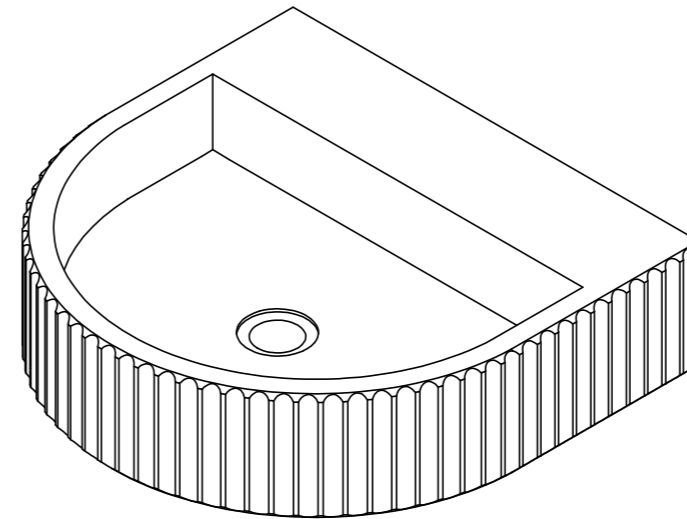

Luna B1

NOTES

Unless otherwise specified, dimensions are in millimeters.

Kast take no responsibility for any dimensions obtained by scaling from this drawing.

DIMENSIONS:

L465mm (18 5/16inches)
W435mm (14 3/16inches)
H120mm (4 3/4inches)

| | |
|------------|--------------|
| CODE: | LN.B1 |
| WEIGHT: | 23kg / 50lbs |
| BRACKETS: | Included |
| DRAWN BY: | DB |
| TOLERANCE: | +/- 3mm |

Kast

Meden Court
Boughton
Nottinghamshire
NG22 9YU

+44 (0) 1623 709249
info@kastconcretebasins.com
kastconcretebasins.com