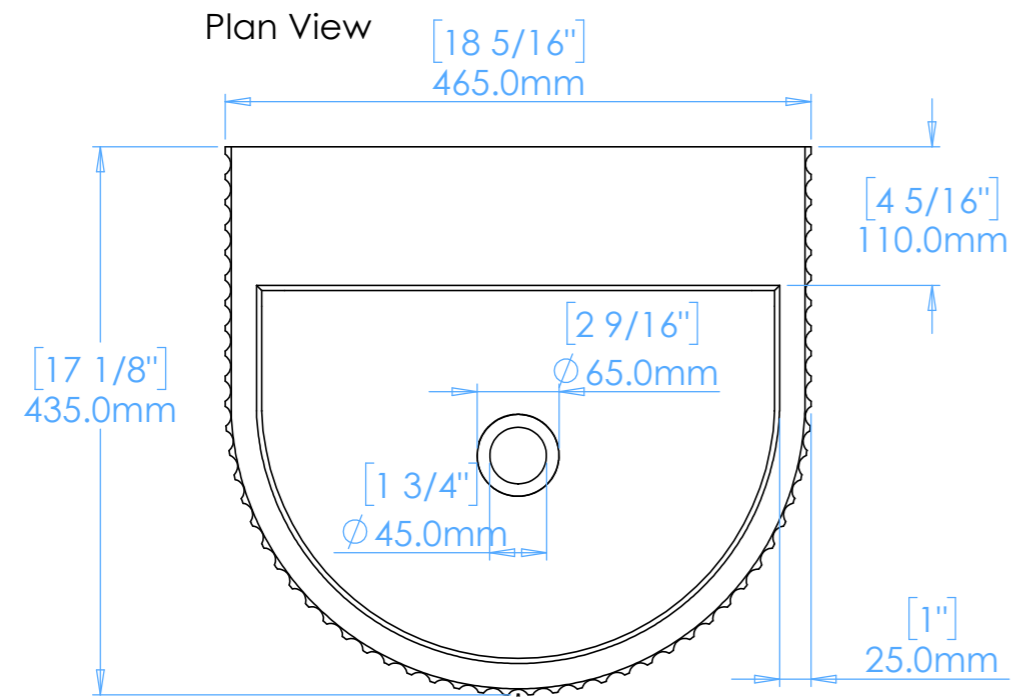

Luna B1

NOTES

Unless otherwise specified, dimensions are in millimeters.

Kast take no responsibility for any dimensions obtained by scaling from this drawing.

DIMENSIONS:

L465mm (18 5/16inches)
W435mm (14 3/16inches)
H120mm (4 3/4inches)

| | |
|------------|--------------|
| CODE: | LN.B1 |
| WEIGHT: | 23kg / 50lbs |
| BRACKETS: | Included |
| DRAWN BY: | DB |
| TOLERANCE: | +/- 3mm |

Kast

Meden Court
Boughton
Nottinghamshire
NG22 9YU

+44 (0) 1623 709249
info@kastconcretebasins.com
kastconcretebasins.com