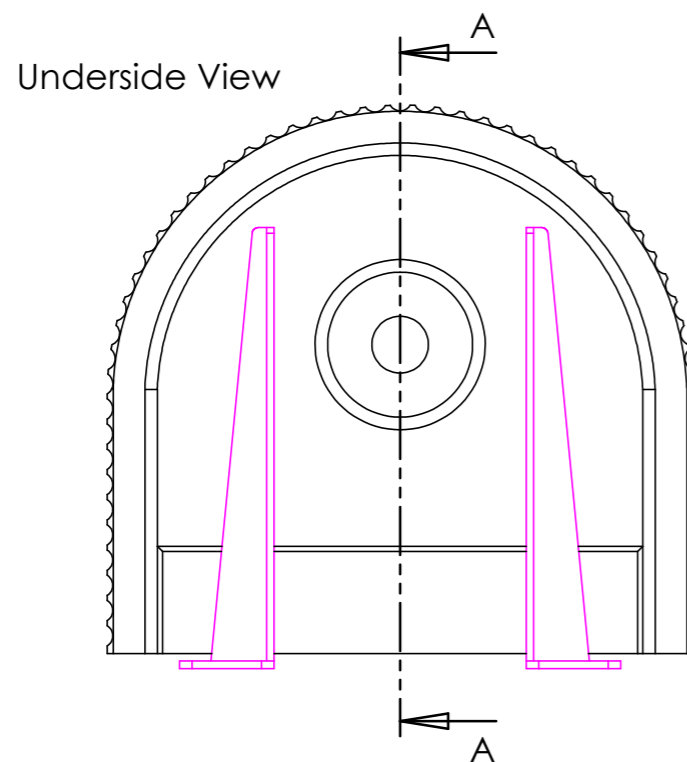

Luna B1

NOTES

Unless otherwise specified, dimensions are in millimeters.

Kast take no responsibility for any dimensions obtained by scaling from this drawing.

DIMENSIONS:

L465mm (18 5/16inches)
W435mm (14 3/16inches)
H120mm (4 3/4inches)

| | |
|------------|--------------|
| CODE: | LN.B1 |
| WEIGHT: | 23kg / 50lbs |
| BRACKETS: | Included |
| DRAWN BY: | DB |
| TOLERANCE: | +/- 3mm |

Kast

Meden Court
Boughton
Nottinghamshire
NG22 9YU

+44 (0) 1623 709249
info@kastconcretebasins.com
kastconcretebasins.com