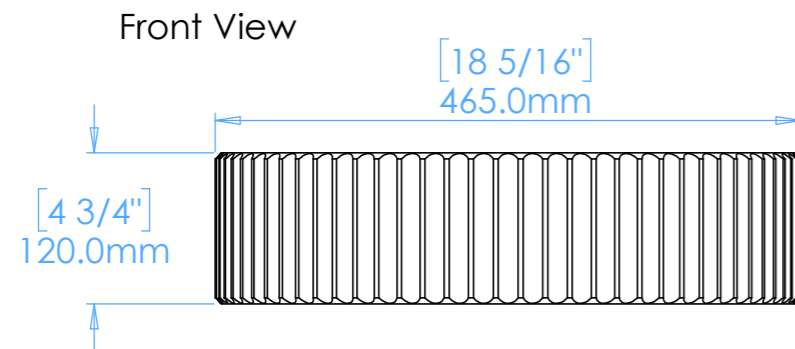

Luna B1

NOTES

Unless otherwise specified, dimensions are in millimeters.

Kast take no responsibility for any dimensions obtained by scaling from this drawing.

DIMENSIONS:

L465mm (18 5/16inches)
W435mm (14 3/16inches)
H120mm (4 3/4inches)

| | |
|------------|--------------|
| CODE: | LN.B1 |
| WEIGHT: | 23kg / 50lbs |
| BRACKETS: | Included |
| DRAWN BY: | DB |
| TOLERANCE: | +/- 3mm |

Kast

Meden Court
Boughton
Nottinghamshire
NG22 9YU

+44 (0) 1623 709249
info@kastconcretebasins.com
kastconcretebasins.com