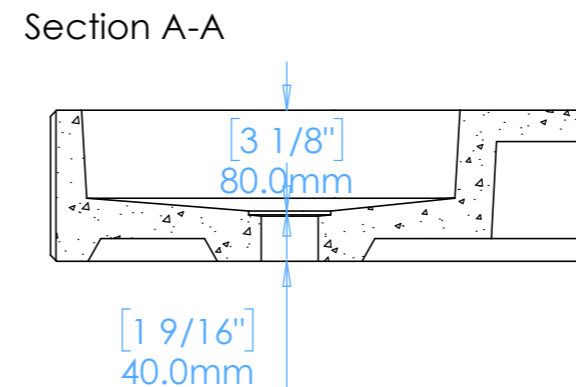

Luna B1

NOTES

Unless otherwise specified, dimensions are in millimeters.

Kast take no responsibility for any dimensions obtained by scaling from this drawing.

DIMENSIONS:

L465mm (18 5/16inches)
W435mm (14 3/16inches)
H120mm (4 3/4inches)

| | |
|------------|--------------|
| CODE: | LN.B1 |
| WEIGHT: | 23kg / 50lbs |
| BRACKETS: | Included |
| DRAWN BY: | DB |
| TOLERANCE: | +/- 3mm |

Kast

Meden Court
Boughton
Nottinghamshire
NG22 9YU

+44 (0) 1623 709249
info@kastconcretebasins.com
kastconcretebasins.com