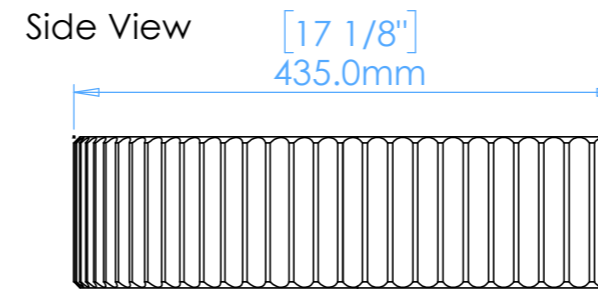

Luna B1

NOTES

Unless otherwise specified, dimensions are in millimeters.

Kast take no responsibility for any dimensions obtained by scaling from this drawing.

DIMENSIONS:

L465mm (18 5/16inches)
W435mm (14 3/16inches)
H120mm (4 3/4inches)

| | |
|------------|--------------|
| CODE: | LN.B1 |
| WEIGHT: | 23kg / 50lbs |
| BRACKETS: | Included |
| DRAWN BY: | DB |
| TOLERANCE: | +/- 3mm |

Kast

Meden Court
Boughton
Nottinghamshire
NG22 9YU

+44 (0) 1623 709249
info@kastconcretebasins.com
kastconcretebasins.com