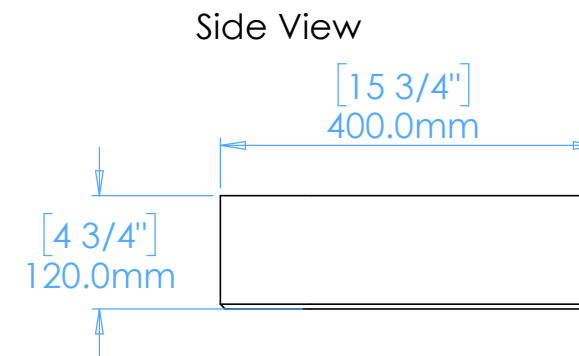

Dune A1

NOTES

Unless otherwise specified, dimensions are in millimeters.

Kast take no responsibility for any dimensions obtained by scaling from this drawing.

DIMENSIONS:	
L700mm (27 9/16inches) W400mm (15 3/4inches) H120mm (4 3/4inches)	
CODE:	DN.A1
WEIGHT:	35kg / 77lbs
BRACKETS:	Included
DRAWN BY:	DB
TOLERANCE:	+/- 3mm