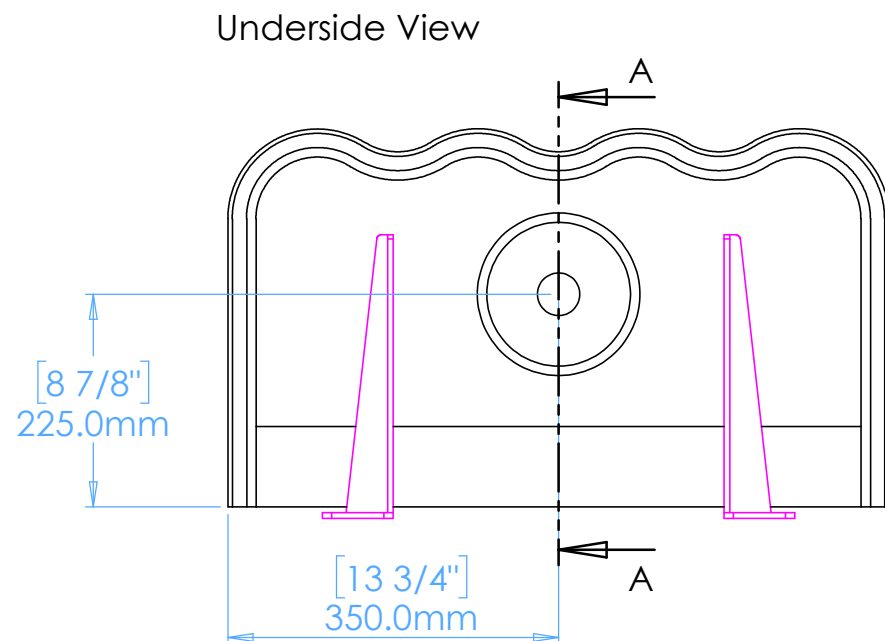

Dune A1

NOTES

Unless otherwise specified, dimensions are in millimeters.

Kast take no responsibility for any dimensions obtained by scaling from this drawing.

DIMENSIONS:	
L700mm (27 9/16inches) W400mm (15 3/4inches) H120mm (4 3/4inches)	
CODE:	DN.A1
WEIGHT:	35kg / 77lbs
BRACKETS:	Included
DRAWN BY:	DB
TOLERANCE:	+/- 3mm