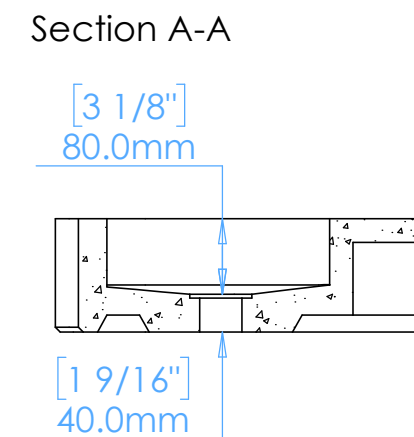

Dune A1

NOTES

Unless otherwise specified, dimensions are in millimeters.

Kast take no responsibility for any dimensions obtained by scaling from this drawing.

DIMENSIONS:	
L700mm (27 9/16inches) W400mm (15 3/4inches) H120mm (4 3/4inches)	
CODE:	DN.A1
WEIGHT:	35kg / 77lbs
BRACKETS:	Included
DRAWN BY:	DB
TOLERANCE:	+/- 3mm