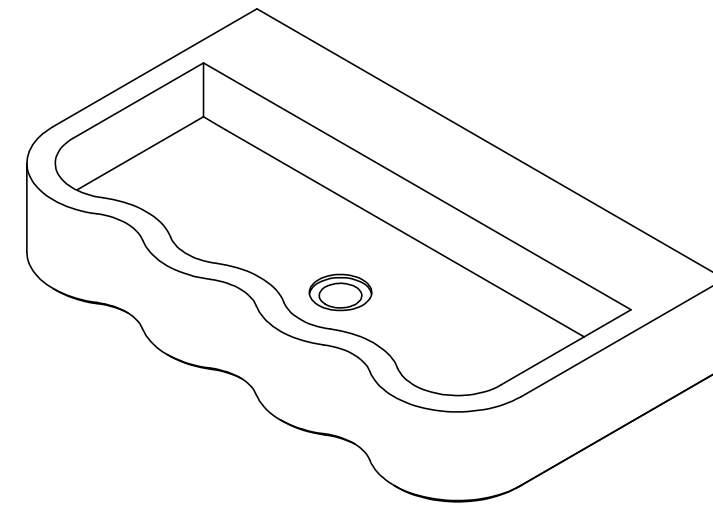

Dune A1

NOTES

Unless otherwise specified, dimensions are in millimeters.

Kast take no responsibility for any dimensions obtained by scaling from this drawing.

DIMENSIONS:	
L700mm (27 9/16inches) W400mm (15 3/4inches) H120mm (4 3/4inches)	
CODE:	DN.A1
WEIGHT:	35kg / 77lbs
BRACKETS:	Included
DRAWN BY:	DB
TOLERANCE:	+/- 3mm