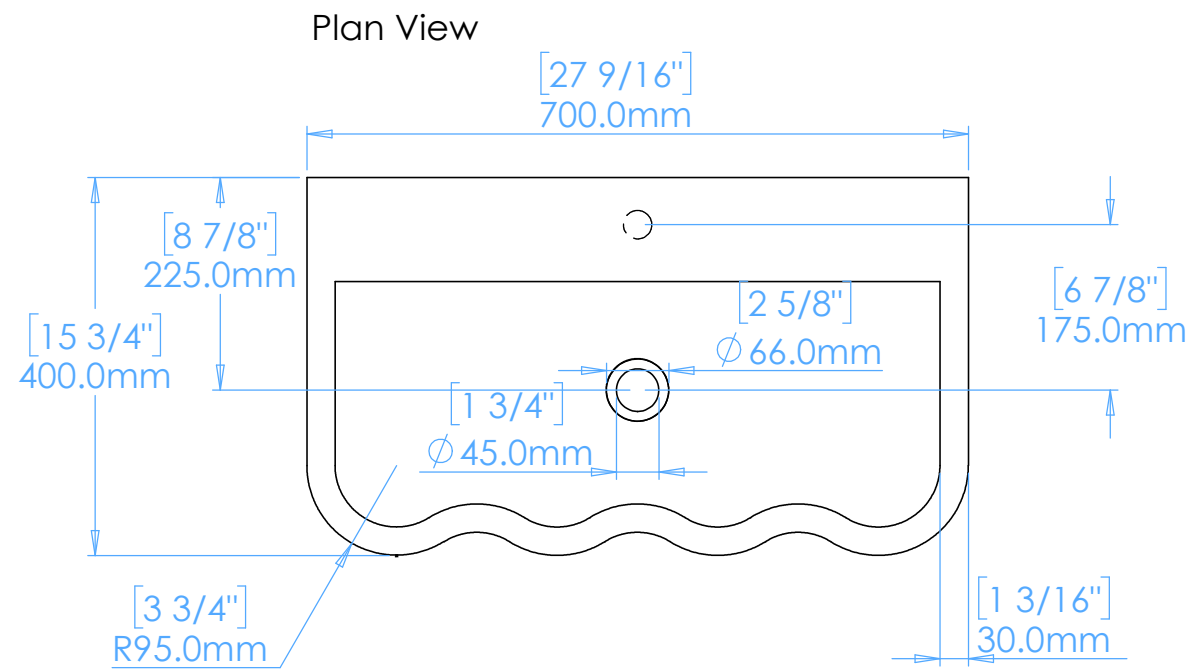

Dune A1

NOTES

Unless otherwise specified, dimensions are in millimeters.

Kast take no responsibility for any dimensions obtained by scaling from this drawing.

DIMENSIONS:	
L700mm (27 9/16inches) W400mm (15 3/4inches) H120mm (4 3/4inches)	
CODE:	DN.A1
WEIGHT:	35kg / 77lbs
BRACKETS:	Included
DRAWN BY:	DB
TOLERANCE:	+/- 3mm