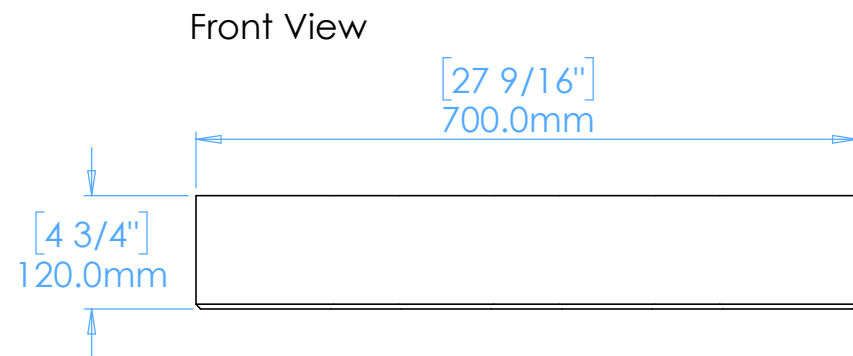

Dune A1

NOTES

Unless otherwise specified, dimensions are in millimeters.

Kast take no responsibility for any dimensions obtained by scaling from this drawing.

DIMENSIONS:	
L700mm (27 9/16inches) W400mm (15 3/4inches) H120mm (4 3/4inches)	
CODE:	DN.A1
WEIGHT:	35kg / 77lbs
BRACKETS:	Included
DRAWN BY:	DB
TOLERANCE:	+/- 3mm