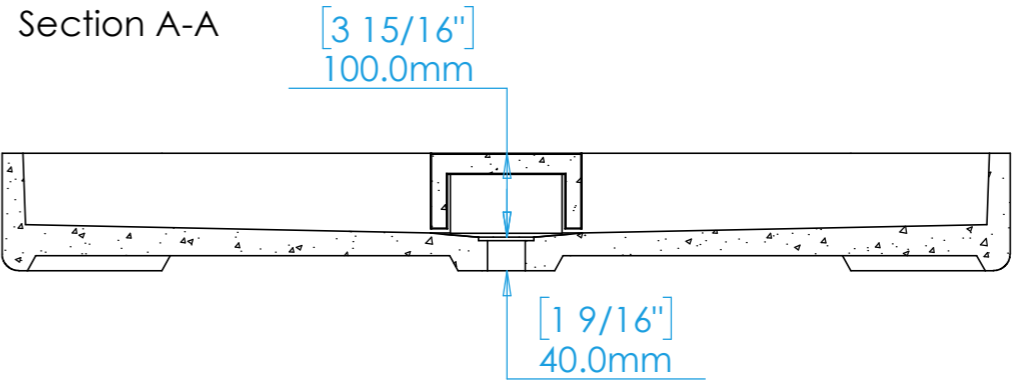

Aura Double A1

NOTES
 Unless otherwise specified, dimensions are in millimeters.
 Kast take no responsibility for any dimensions obtained by scaling from this drawing.

DIMENSIONS:	
L1200mm (47 1/4inches) W400mm (15 3/4inches) H140mm (5 1/2inches)	
CODE:	AD.A1
WEIGHT:	75kg / 165lbs
BRACKETS:	Included
DRAWN BY:	DB
TOLERANCE:	+/- 3mm