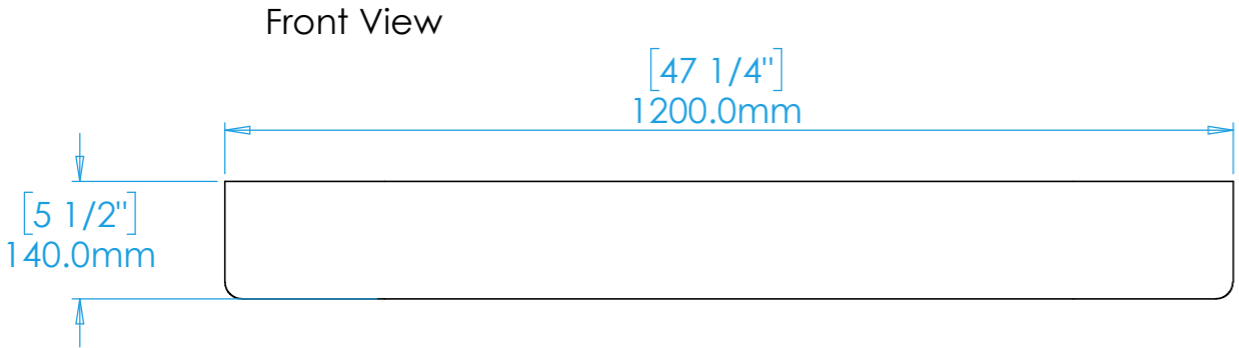

Aura Double A1

NOTES
 Unless otherwise specified, dimensions are in millimeters.
 Kast take no responsibility for any dimensions obtained by scaling from this drawing.

DIMENSIONS:	
L1200mm (47 1/4inches) W400mm (15 3/4inches) H140mm (5 1/2inches)	
CODE:	AD.A1
WEIGHT:	75kg / 165lbs
BRACKETS:	Included
DRAWN BY:	DB
TOLERANCE:	+/- 3mm