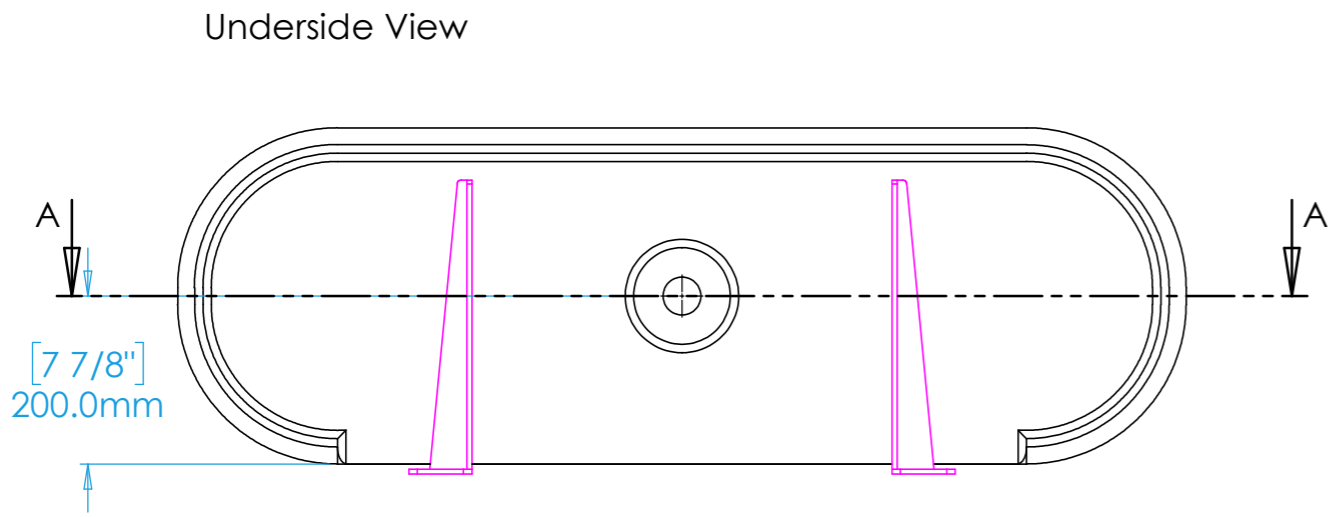

Aura Double A1

NOTES
 Unless otherwise specified, dimensions are in millimeters.
 Kast take no responsibility for any dimensions obtained by scaling from this drawing.

DIMENSIONS:	
L1200mm (47 1/4inches) W400mm (15 3/4inches) H140mm (5 1/2inches)	
CODE:	AD.A1
WEIGHT:	75kg / 165lbs
BRACKETS:	Included
DRAWN BY:	DB
TOLERANCE:	+/- 3mm