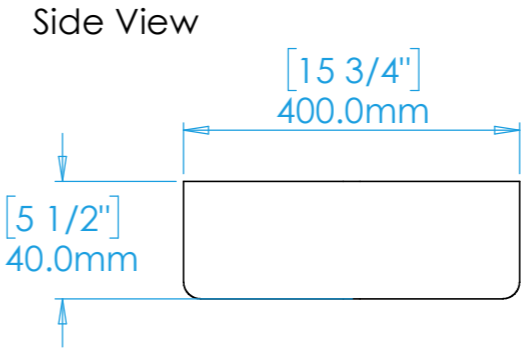

Aura Double A1

NOTES
 Unless otherwise specified, dimensions are in millimeters.
 Kast take no responsibility for any dimensions obtained by scaling from this drawing.

DIMENSIONS:	
L1200mm (47 1/4inches) W400mm (15 3/4inches) H140mm (5 1/2inches)	
CODE:	AD.A1
WEIGHT:	75kg / 165lbs
BRACKETS:	Included
DRAWN BY:	DB
TOLERANCE:	+/- 3mm