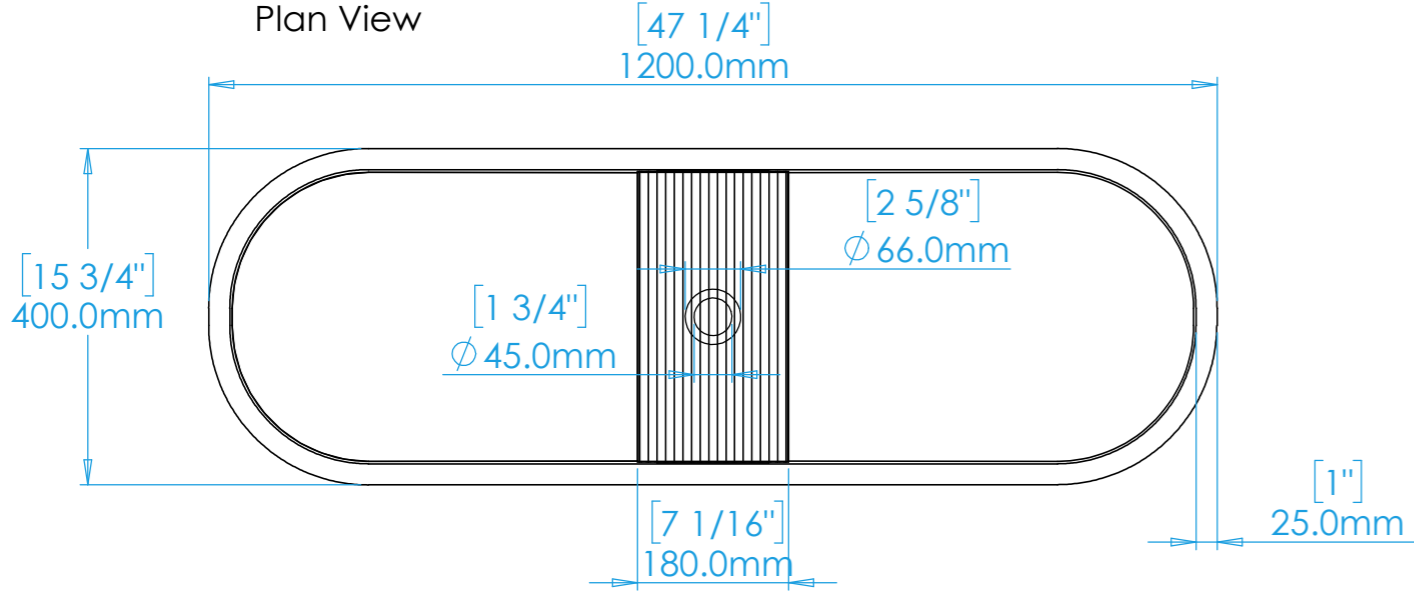

Aura Double A1

NOTES
 Unless otherwise specified, dimensions are in millimeters.
 Kast take no responsibility for any dimensions obtained by scaling from this drawing.

DIMENSIONS:	
L1200mm (47 1/4inches) W400mm (15 3/4inches) H140mm (5 1/2inches)	
CODE:	AD.A1
WEIGHT:	75kg / 165lbs
BRACKETS:	Included
DRAWN BY:	DB
TOLERANCE:	+/- 3mm