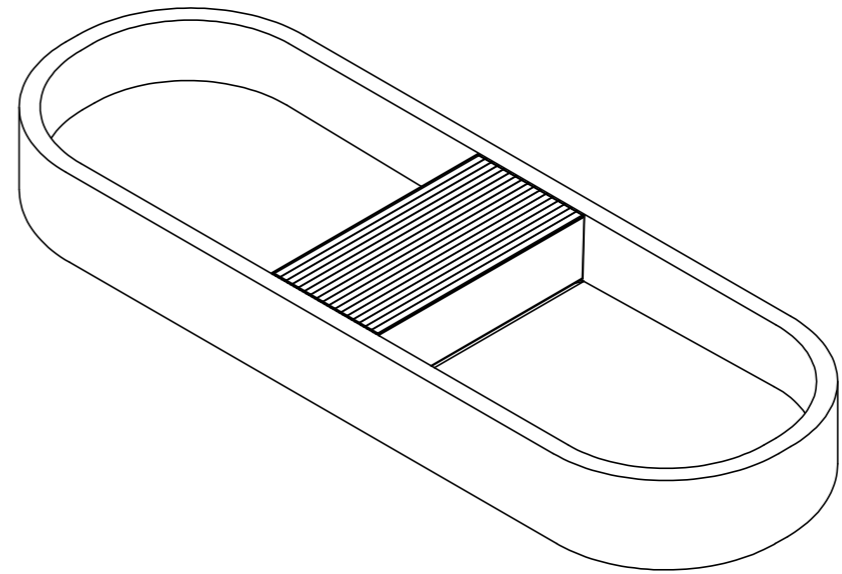

Aura Double A1

NOTES
 Unless otherwise specified, dimensions are in millimeters.
 Kast take no responsibility for any dimensions obtained by scaling from this drawing.

DIMENSIONS:	
L1200mm (47 1/4inches) W400mm (15 3/4inches) H140mm (5 1/2inches)	
CODE:	AD.A1
WEIGHT:	75kg / 165lbs
BRACKETS:	Included
DRAWN BY:	DB
TOLERANCE:	+/- 3mm