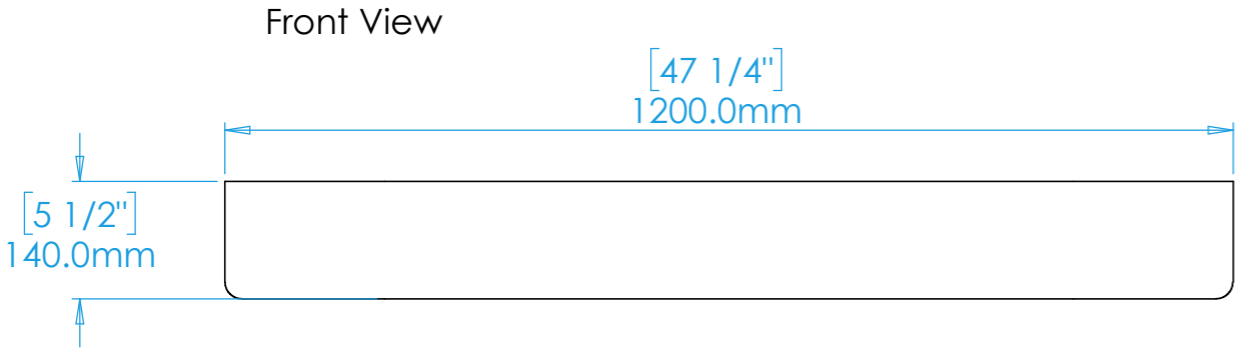

## Without Pattern

**NOTES**

Unless otherwise specified, dimensions are in millimeters.

Kast take no responsibility for any dimensions obtained by scaling from this drawing.

<b>DIMENSIONS:</b>	
L1200mm (47 1/4inches) W400mm (15 3/4inches) H140mm (5 1/2inches)	
CODE:	AD.A1
WEIGHT:	75kg / 165lbs
BRACKETS:	Included
DRAWN BY:	DB
TOLERANCE:	+/- 3mm