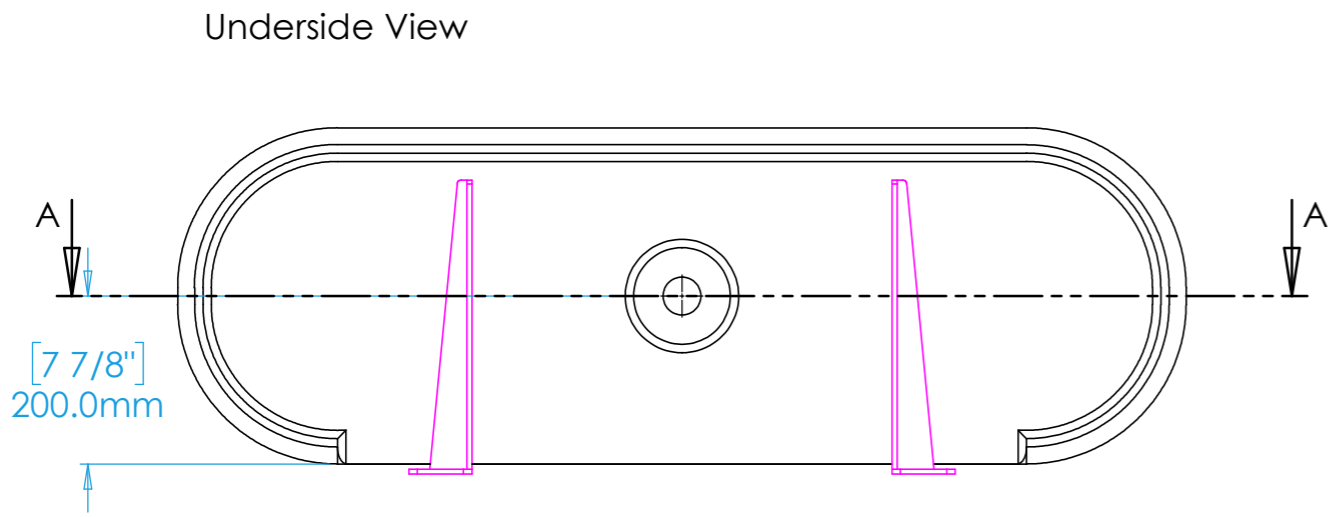

## Without Pattern

**NOTES**

Unless otherwise specified, dimensions are in millimeters.

Kast take no responsibility for any dimensions obtained by scaling from this drawing.

<b>DIMENSIONS:</b>	
L1200mm (47 1/4inches) W400mm (15 3/4inches) H140mm (5 1/2inches)	
CODE:	AD.A1
WEIGHT:	75kg / 165lbs
BRACKETS:	Included
DRAWN BY:	DB
TOLERANCE:	+/- 3mm