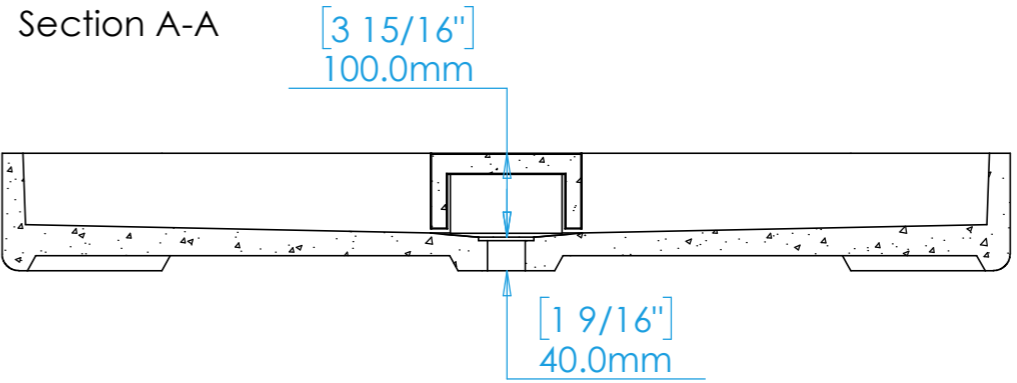

# Aura Double A1

## Without Pattern

**NOTES**

Unless otherwise specified, dimensions are in millimeters.

Kast take no responsibility for any dimensions obtained by scaling from this drawing.

<b>DIMENSIONS:</b>	
L1200mm (47 1/4inches) W400mm (15 3/4inches) H140mm (5 1/2inches)	
CODE:	AD.A1
WEIGHT:	75kg / 165lbs
BRACKETS:	Included
DRAWN BY:	DB
TOLERANCE:	+/- 3mm