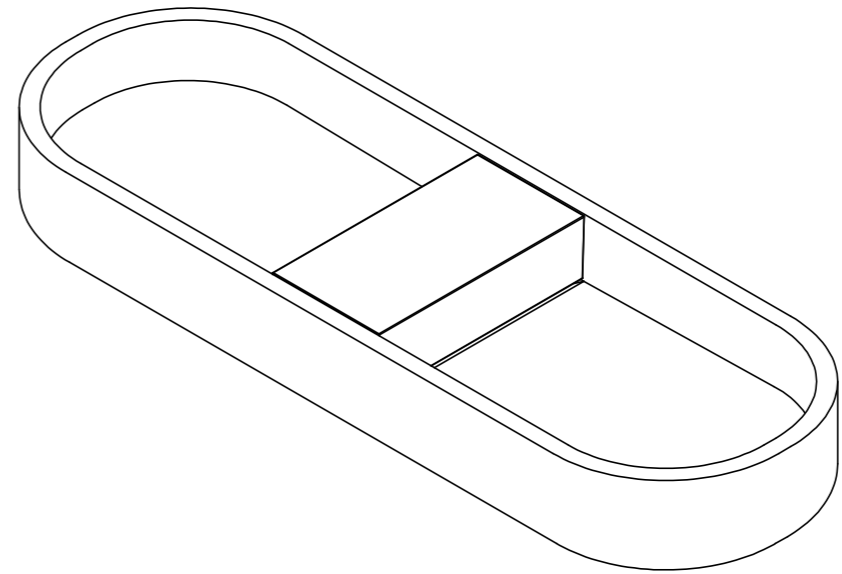

# Aura Double A1

## Without Pattern

**NOTES**

Unless otherwise specified, dimensions are in millimeters.

Kast take no responsibility for any dimensions obtained by scaling from this drawing.

<b>DIMENSIONS:</b>	
L1200mm (47 1/4inches) W400mm (15 3/4inches) H140mm (5 1/2inches)	
CODE:	AD.A1
WEIGHT:	75kg / 165lbs
BRACKETS:	Included
DRAWN BY:	DB
TOLERANCE:	+/- 3mm