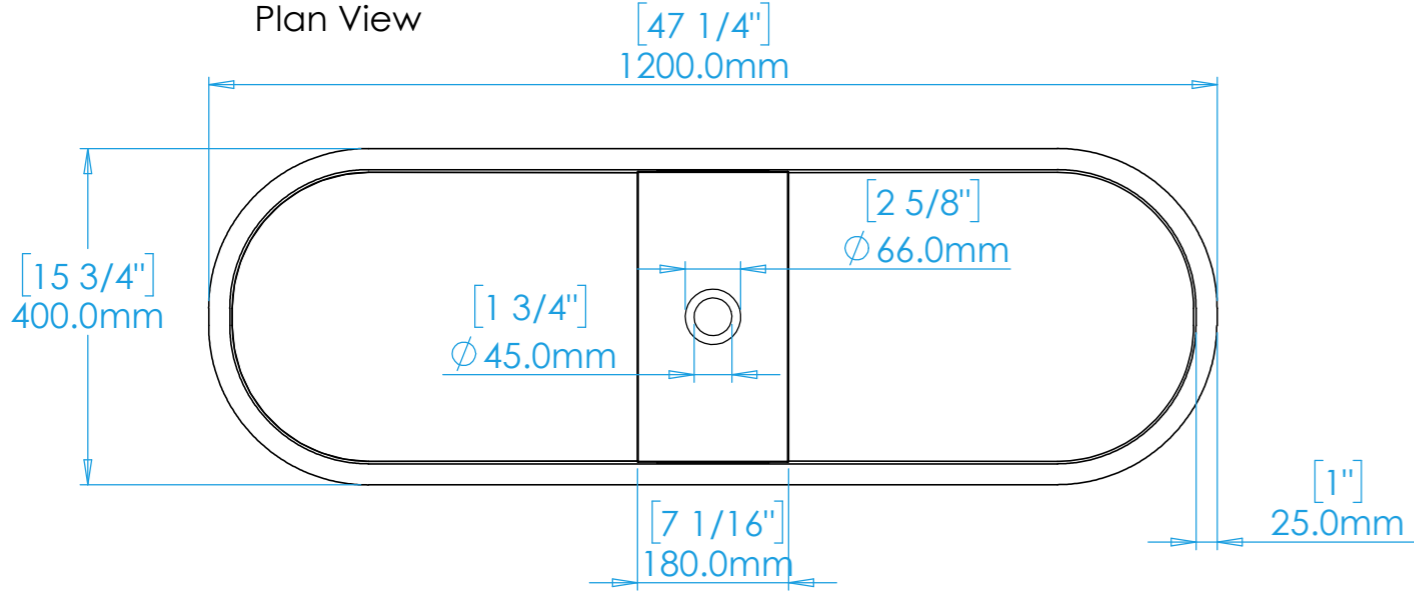

## Without Pattern

**NOTES**

Unless otherwise specified, dimensions are in millimeters.

Kast take no responsibility for any dimensions obtained by scaling from this drawing.

<b>DIMENSIONS:</b>	
L1200mm (47 1/4inches) W400mm (15 3/4inches) H140mm (5 1/2inches)	
CODE:	AD.A1
WEIGHT:	75kg / 165lbs
BRACKETS:	Included
DRAWN BY:	DB
TOLERANCE:	+/- 3mm