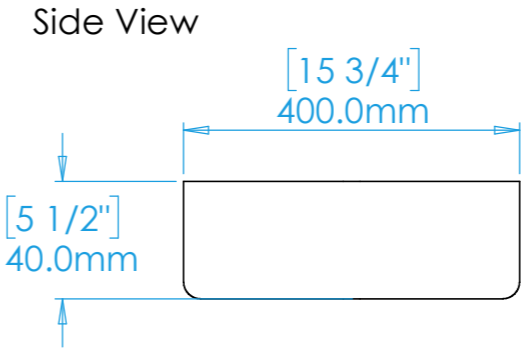

## Without Pattern

**NOTES**

Unless otherwise specified, dimensions are in millimeters.

Kast take no responsibility for any dimensions obtained by scaling from this drawing.

<b>DIMENSIONS:</b>	
L1200mm (47 1/4inches) W400mm (15 3/4inches) H140mm (5 1/2inches)	
CODE:	AD.A1
WEIGHT:	75kg / 165lbs
BRACKETS:	Included
DRAWN BY:	DB
TOLERANCE:	+/- 3mm